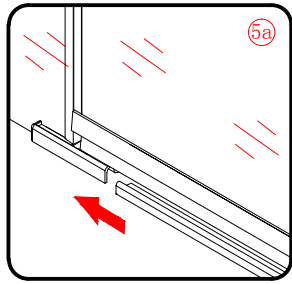

## Installation instructions (For QP-D8080/9090)

φ 3mm

φ 8mm

1

Coated  
Glass