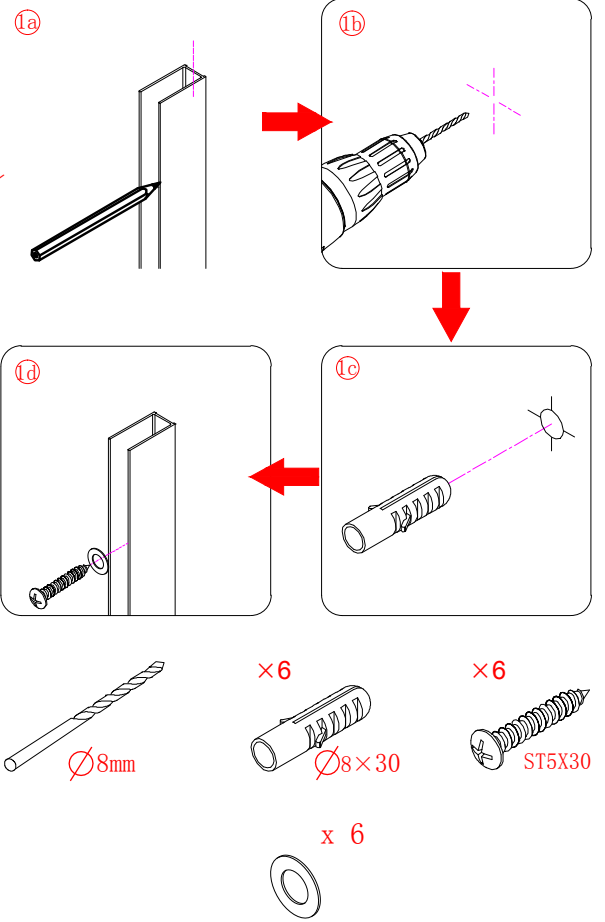

## Installation instructions (For QP-D8080/9090)

φ 3mm

φ 8mm

1

Coated  
Glass