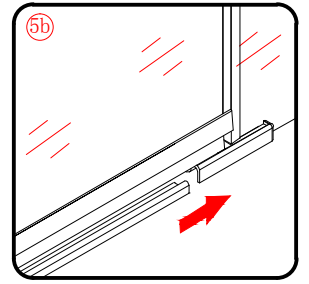

## Installation instructions (For QP-D8080/9090)

φ 3mm

φ 8mm

1

Coated  
Glass