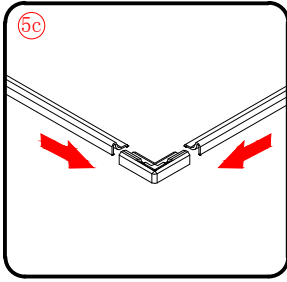

## Installation instructions (For QP-D8080/9090)

φ 3mm

φ 8mm

1

Coated  
Glass