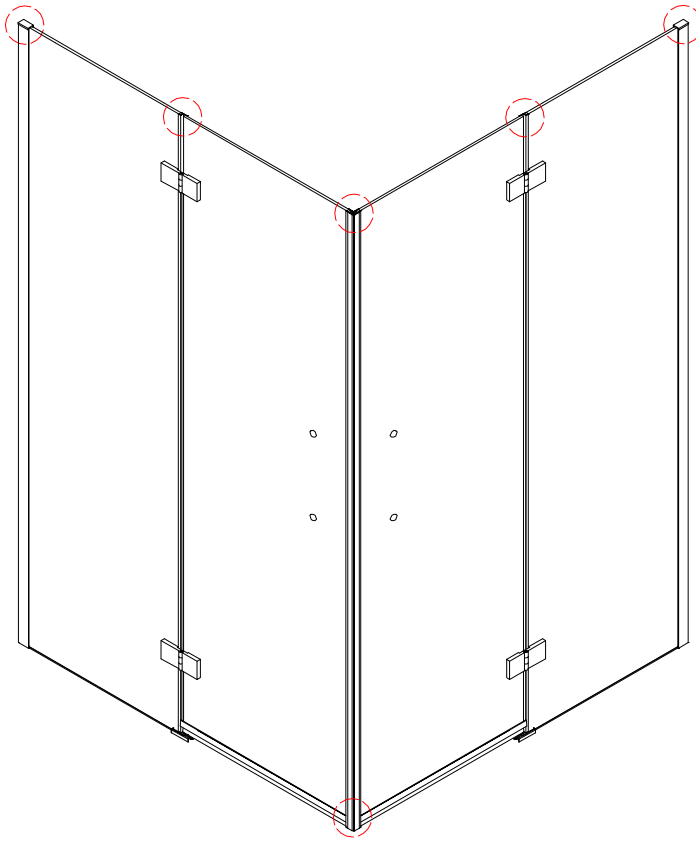

# Hinged door

## Installation instructions (For QP-D8080/9090)

φ 3mm

φ 8mm

1

Coated  
Glass