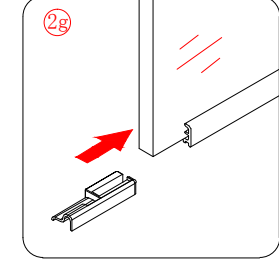

## Installation instructions (For QP-D8080/9090)

φ 3mm

φ 8mm

1

Coated  
Glass