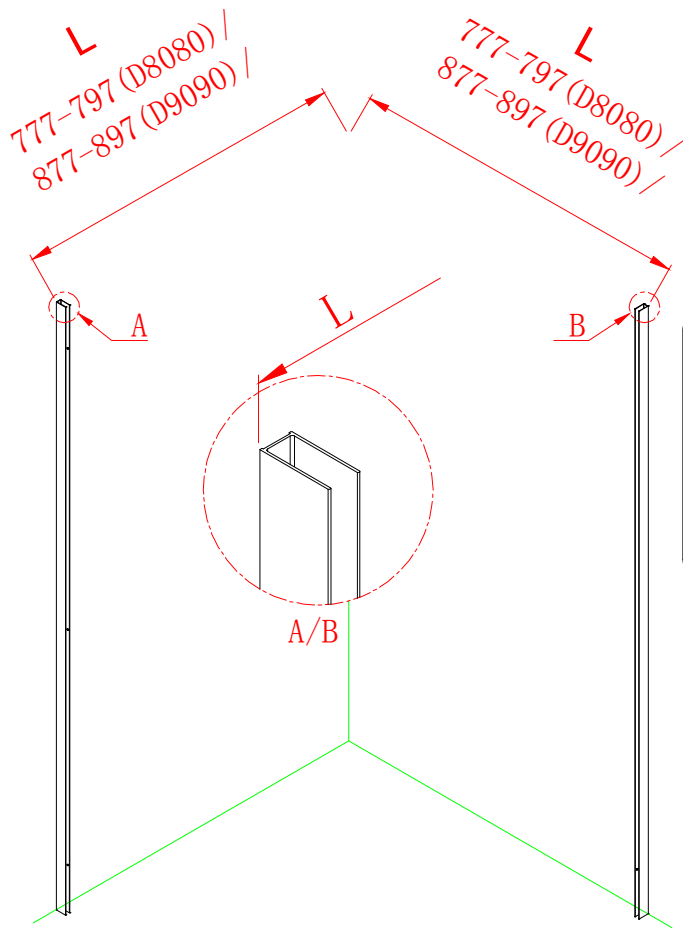

## Installation instructions (For QP-D8080/9090)

φ 3mm

φ 8mm

1

Coated  
Glass