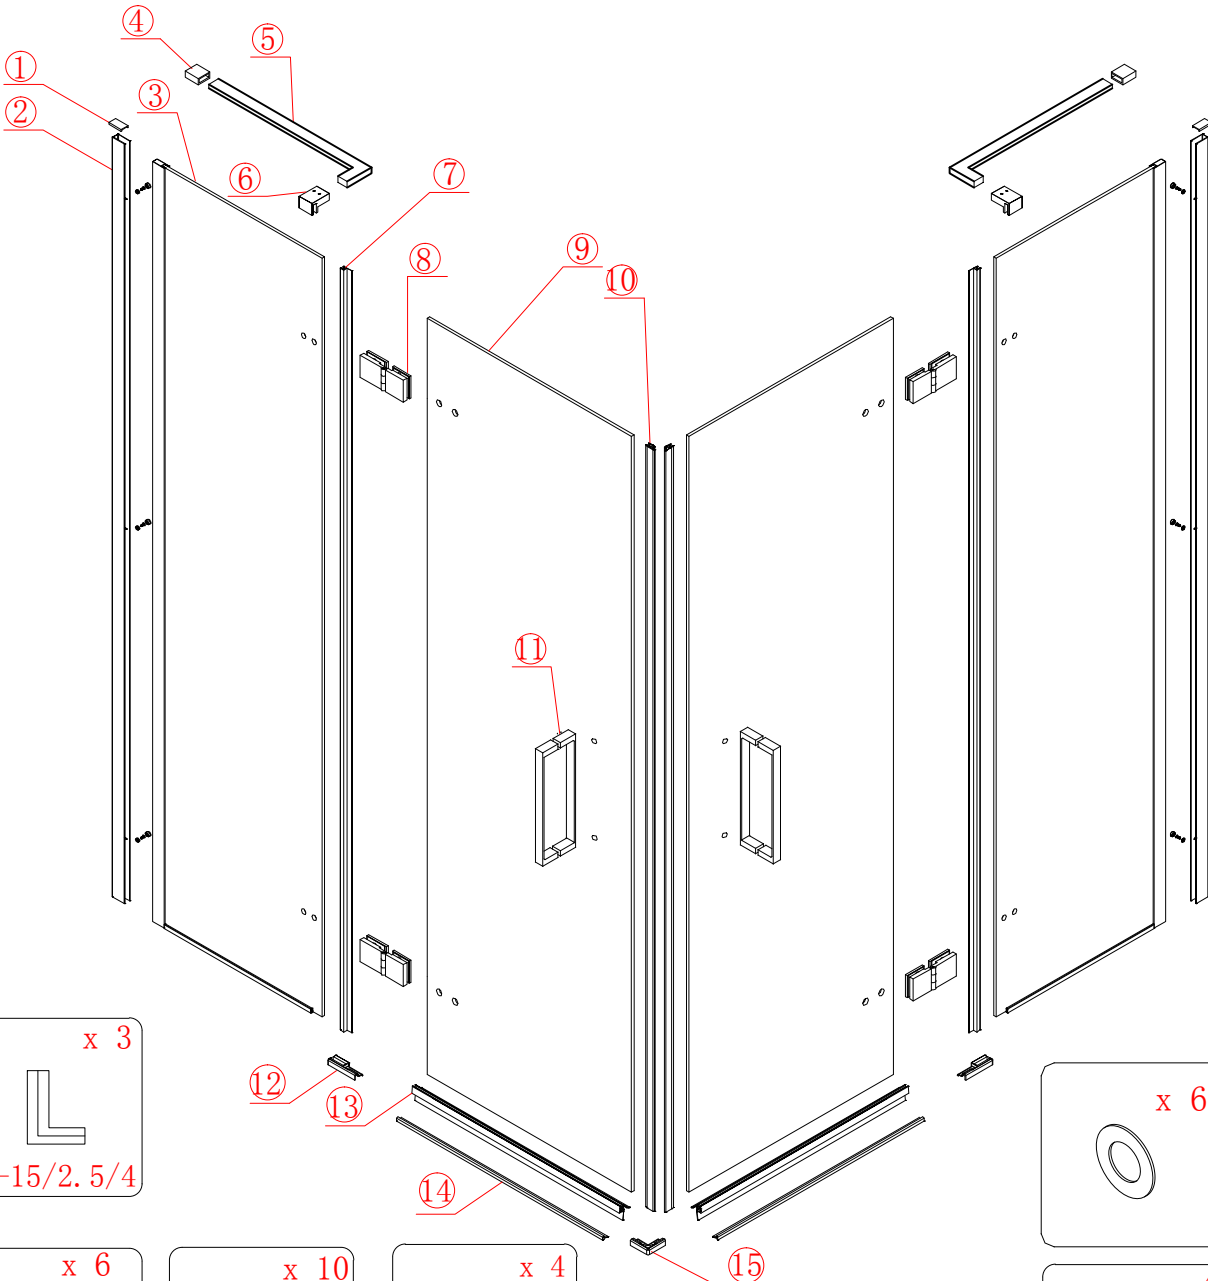

# Hinged door

## Installation instructions (For QP-D8080/9090)

φ 3mm

φ 8mm

1

Coated  
Glass