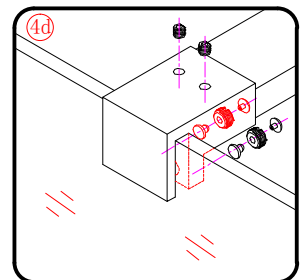

## Installation instructions (For QP-D8080/9090)

φ 3mm

φ 8mm

1

Coated  
Glass