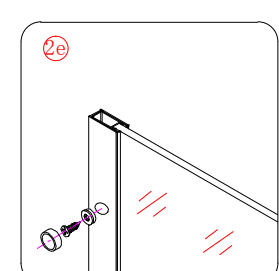

## Installation instructions (For QP-D8080/9090)

φ 3mm

φ 8mm

1

Coated  
Glass