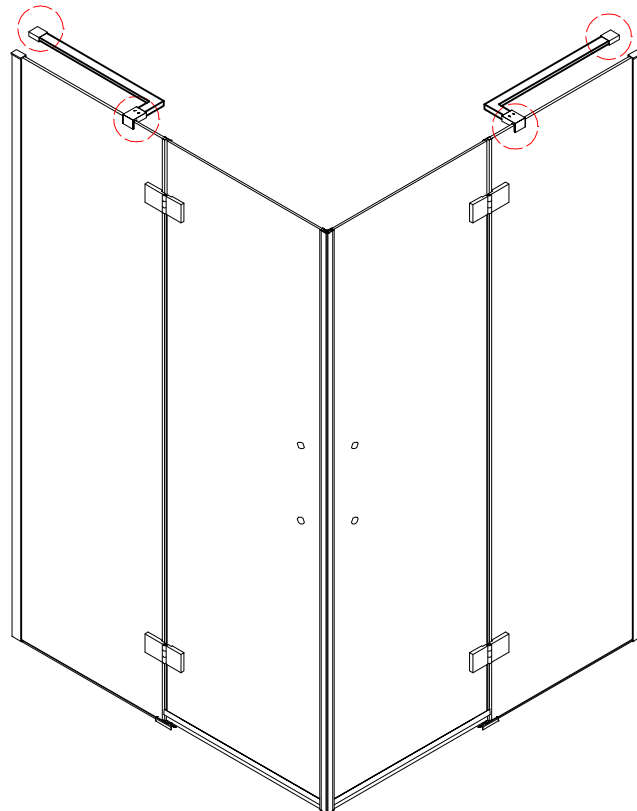

# Hinged door

## Installation instructions (For QP-D8080/9090)

φ 3mm

φ 8mm

1

Coated  
Glass