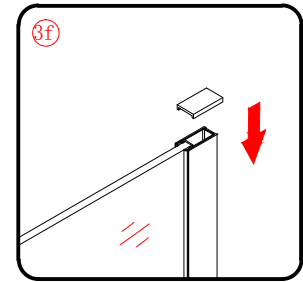

## Installation instructions (For QP-D8080/9090)

φ 3mm

φ 8mm

1

Coated  
Glass