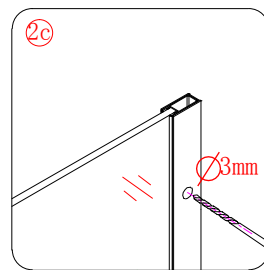

## Installation instructions (For QP-D8080/9090)

φ 3mm

φ 8mm

1

Coated  
Glass