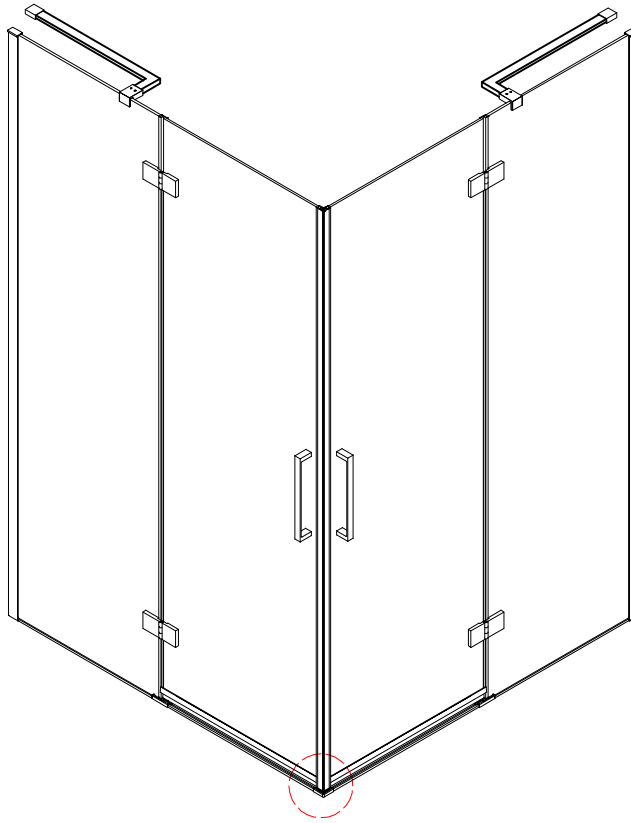

# Hinged door

## Installation instructions (For QP-D8080/9090)

φ 3mm

φ 8mm

1

Coated  
Glass