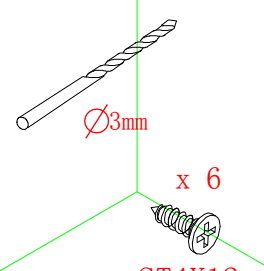

## Installation instructions (For QP-D8080/9090)

φ 3mm

φ 8mm

1

Coated  
Glass