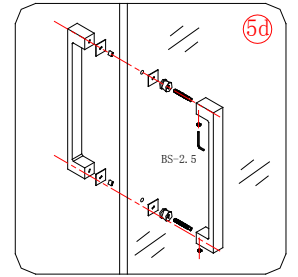

## Installation instructions (For QP-D8080/9090)

φ 3mm

φ 8mm

1

Coated  
Glass