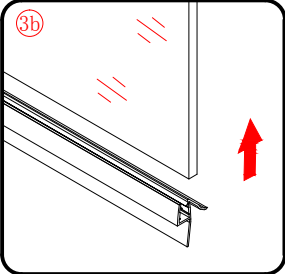

## Installation instructions (For QP-D8080/9090)

φ 3mm

φ 8mm

1

Coated  
Glass