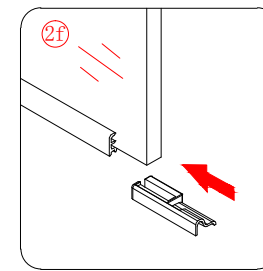

## Installation instructions (For QP-D8080/9090)

φ 3mm

φ 8mm

1

Coated  
Glass