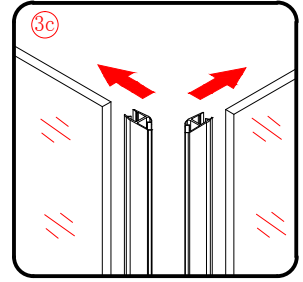

## Installation instructions (For QP-D8080/9090)

φ 3mm

φ 8mm

1

Coated  
Glass