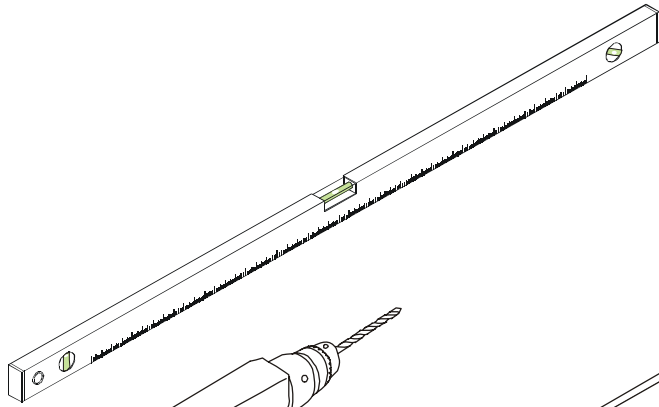

# Hinged door

## Installation instructions (For QP-D8080/9090)

φ 3mm

φ 8mm

1

Coated  
Glass