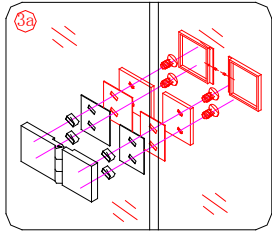

## Installation instructions (For QP-D8080/9090)

φ 3mm

φ 8mm

1

Coated  
Glass