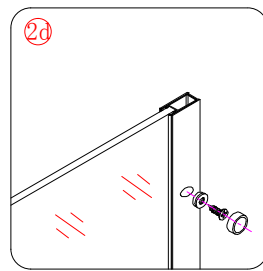

## Installation instructions (For QP-D8080/9090)

φ 3mm

φ 8mm

1

Coated  
Glass