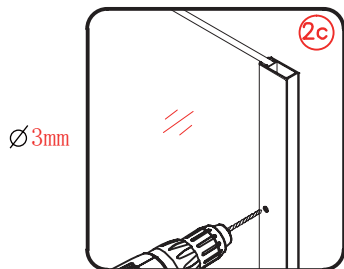

Side glass

Installation instructions

(For 2120-60/70/80/90/100/110/120/130/140)

1

Coated Glass