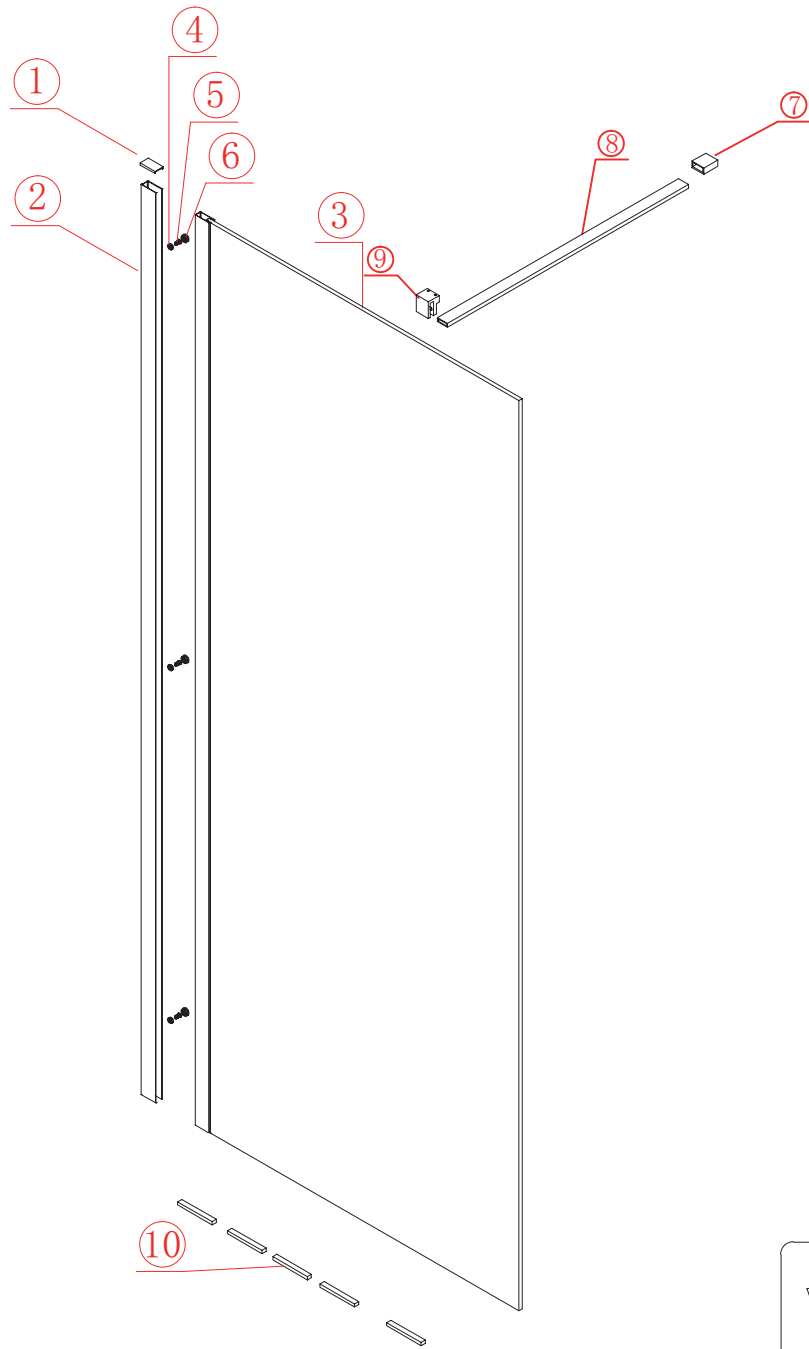

Side glass

Installation instructions

(For 2120-60/70/80/90/100/110/120/130/140)

1

Coated Glass