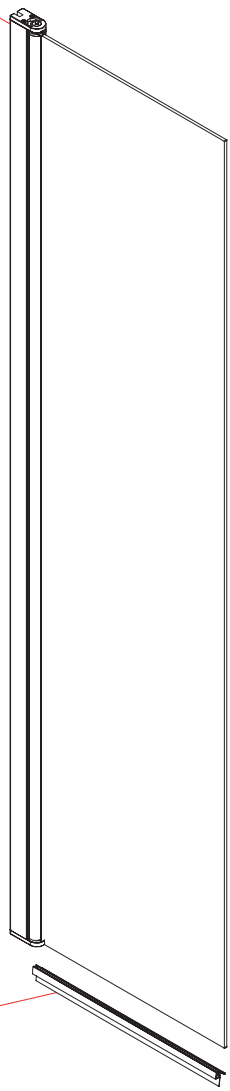

Side glass

Installation instructions

(For RF-30/45)

①

②

Coated Glass