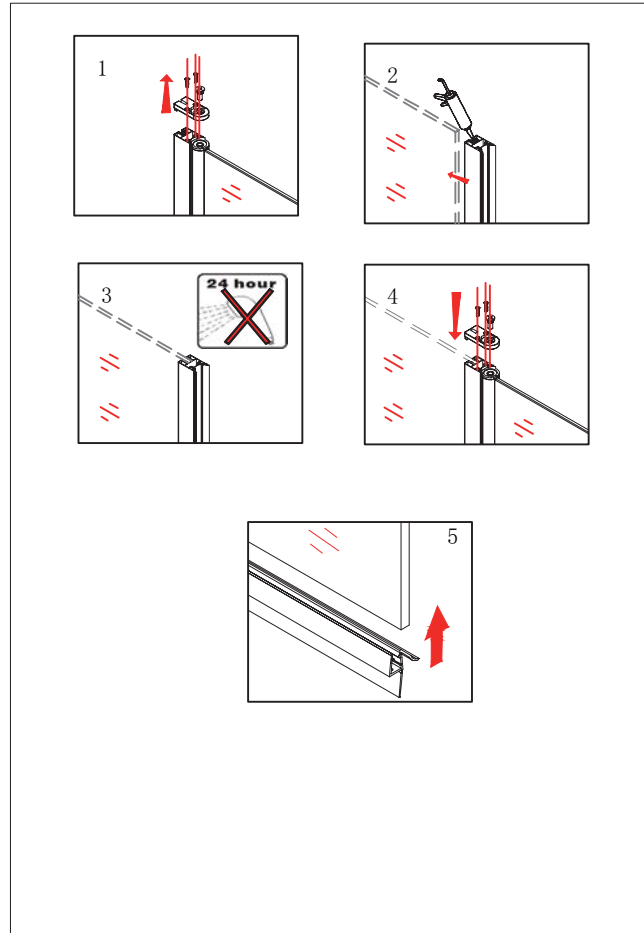

Side glass

Installation instructions

(For RF-30/45)

①

②

Coated Glass