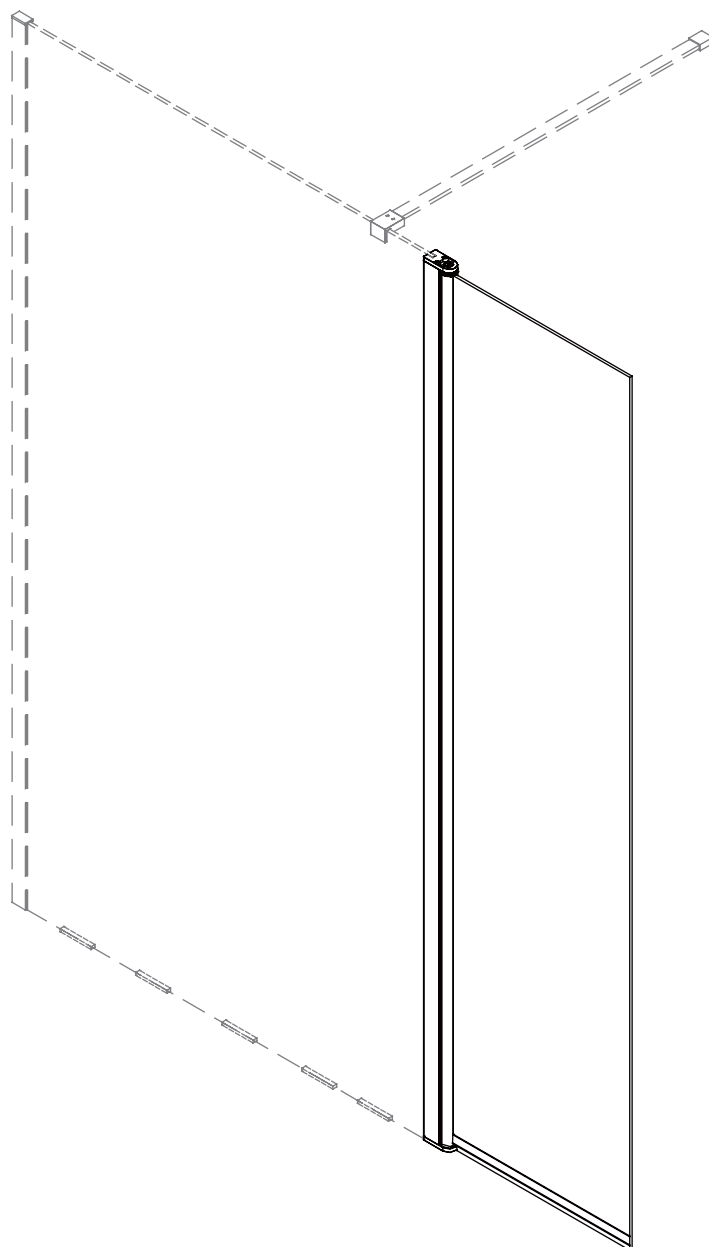

Side glass

Installation instructions

(For RF-30/45)

①

②

Coated Glass