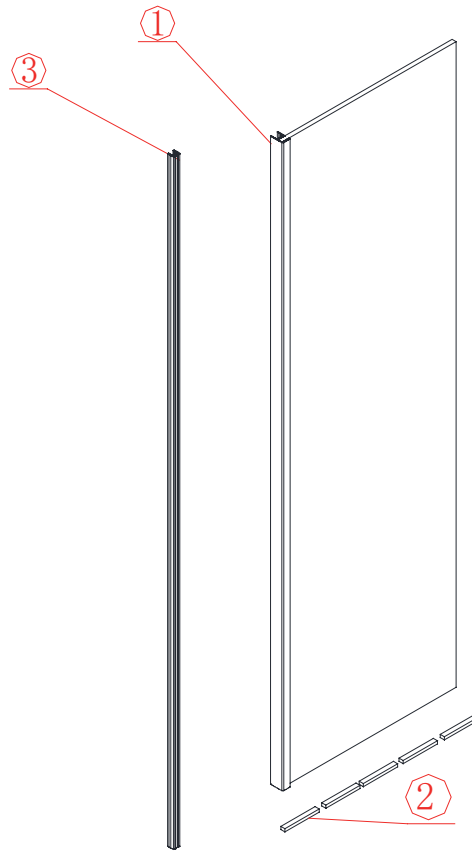

# Side glass

## Installation instructions ( For RP30/45)

 Coated Glass