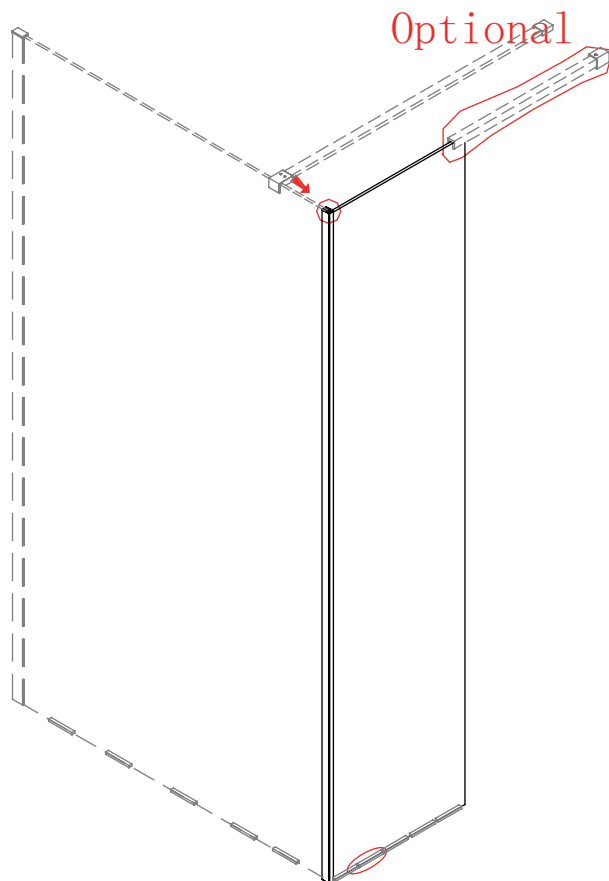

# Side glass

## Installation instructions ( For RP30/45)

 Coated Glass