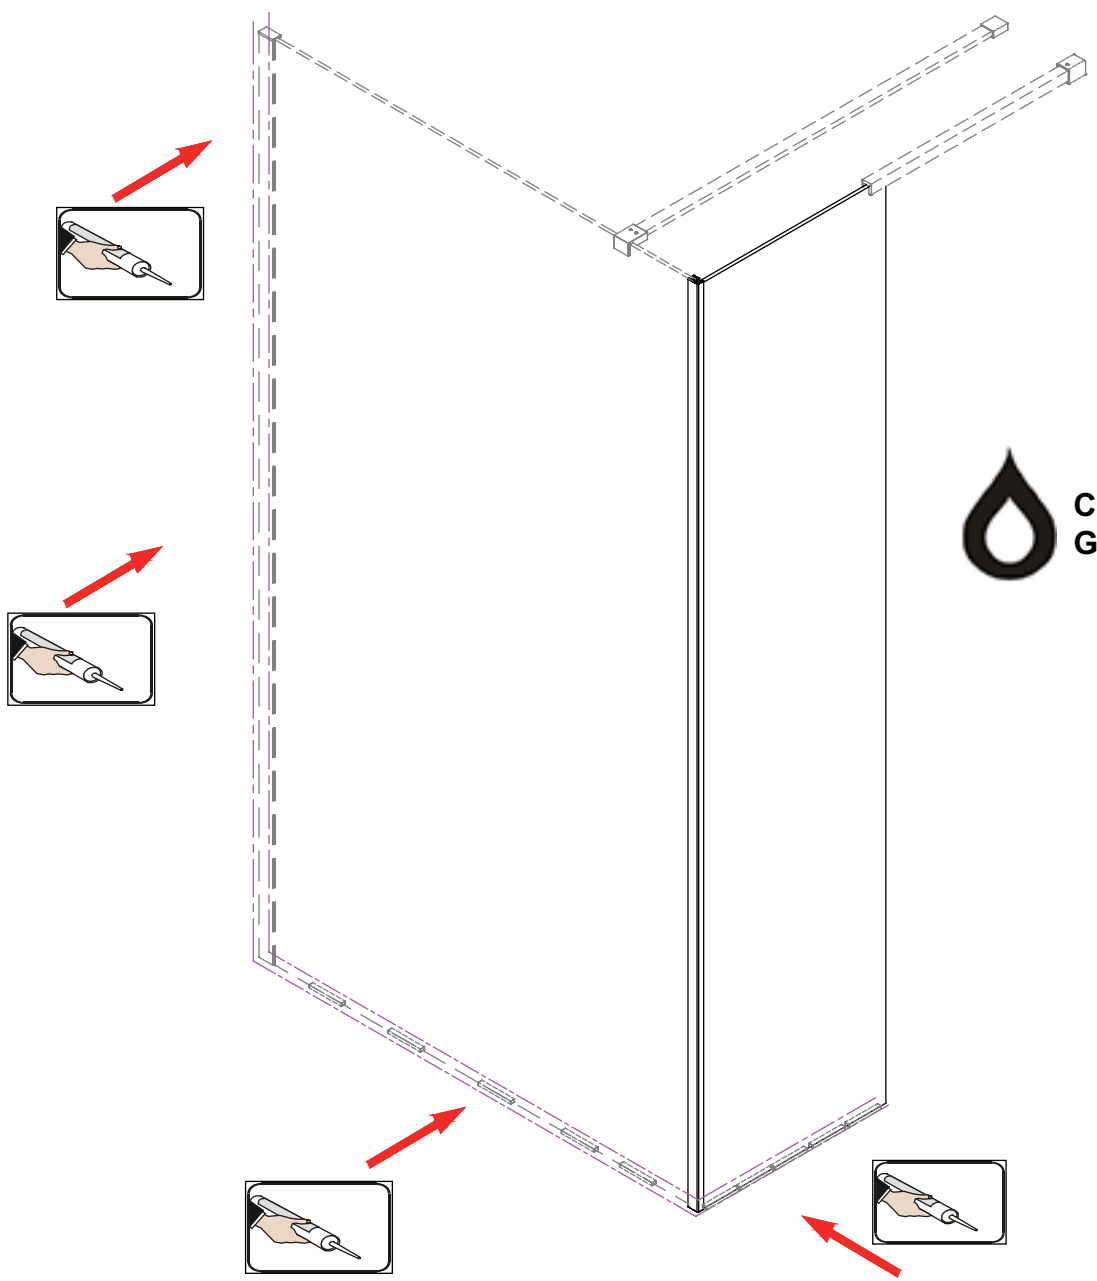

# Side glass

## Installation instructions ( For RP30/45)

 Coated Glass